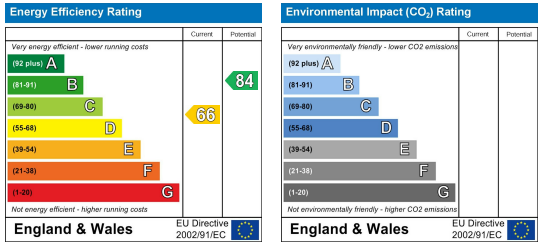

Room 1
Room 2
Room 3 LET
Room 4
from £100ppw.

Area Map

Floor Plans

Energy Efficiency Graph

These particulars, whilst believed to be accurate are set out as a general outline only for guidance and do not constitute any part of an offer or contract. Intending purchasers should not rely on them as statements of representation of fact, but must satisfy themselves by inspection or otherwise as to their accuracy. No person in this firm's employment has the authority to make or give any representation or warranty in respect of the property.